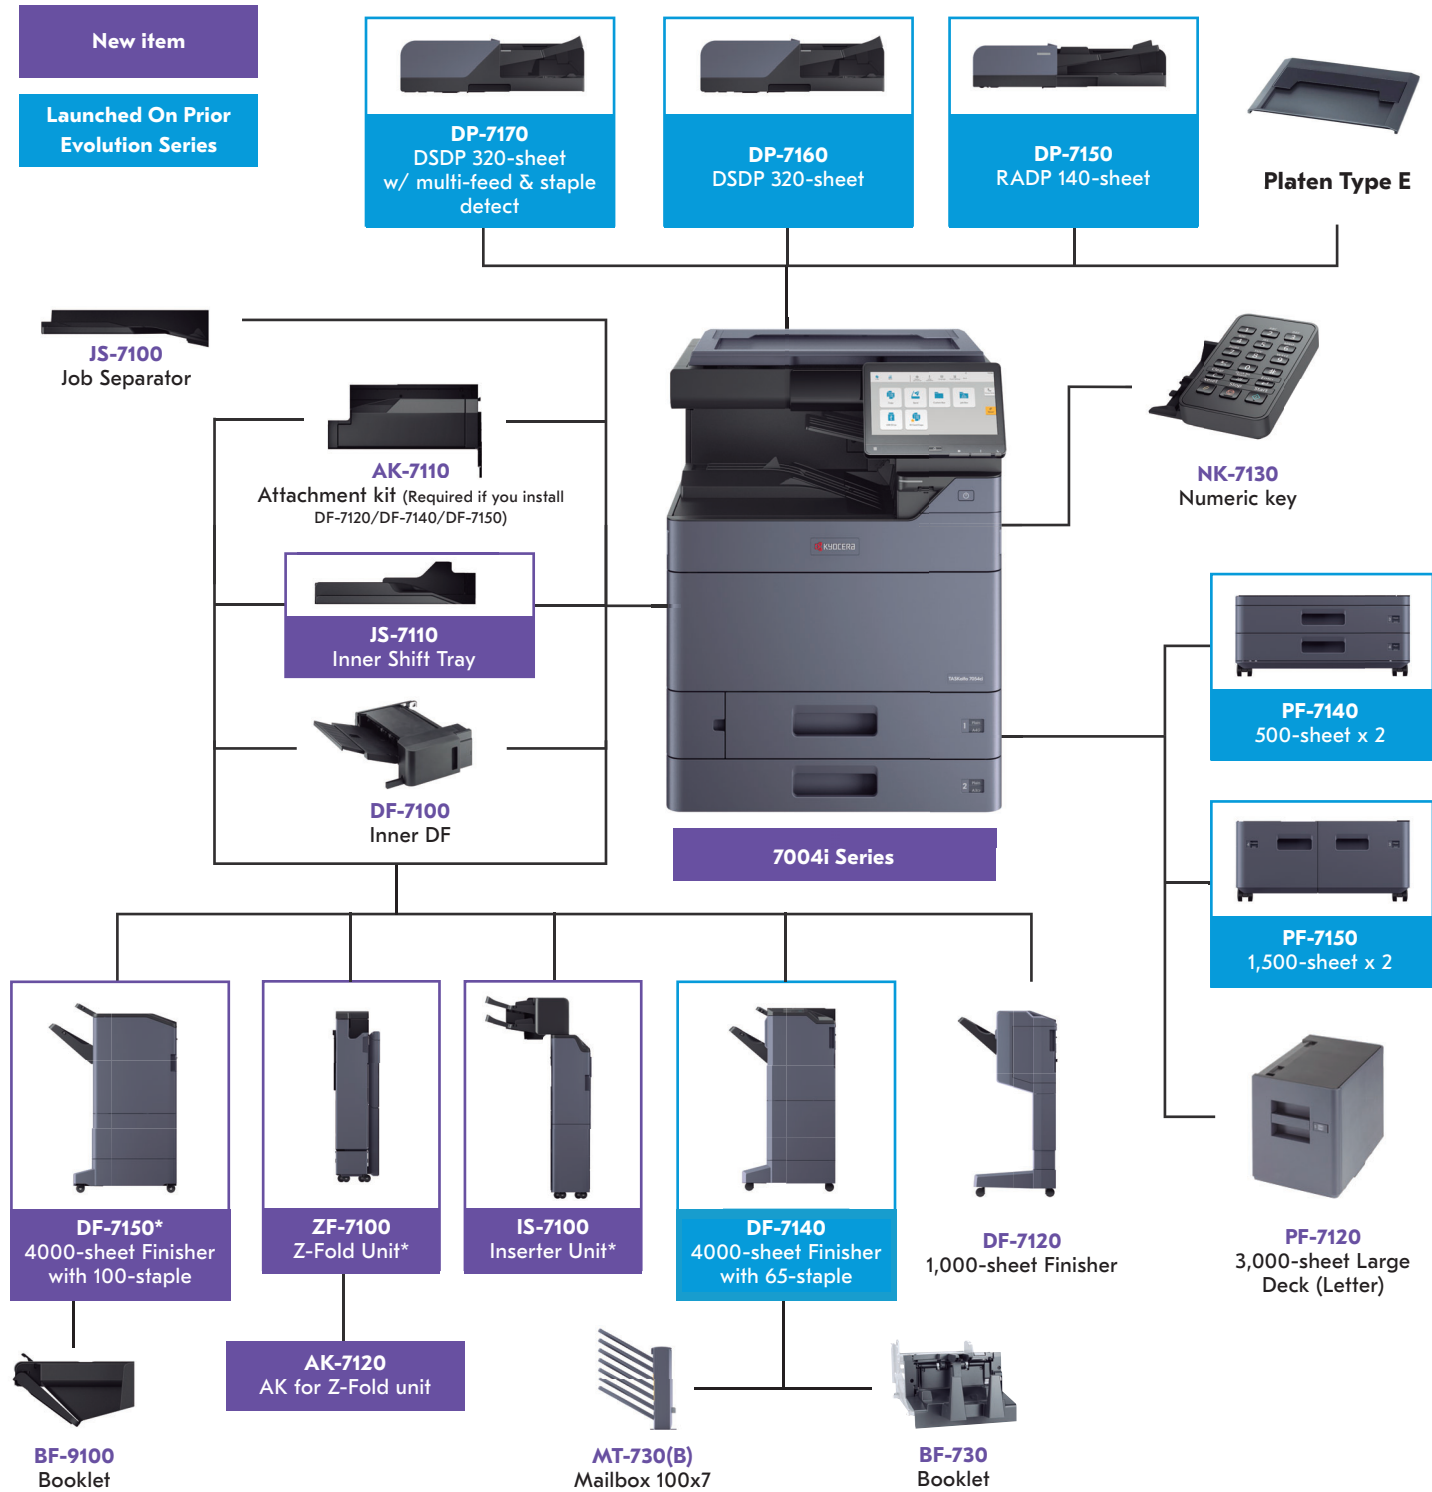

Product Configuration

7004i Series

Data Security Kit 10	IB-37 Wi-Fi 2.4/5GHz	HD-16 1TB	FAX System 12	Internet FAX Kit (A)
UG-33/34	IB-50/51	DT-730 (B)	Card Authentication Kit (B)	PH-7 Punch
Scan Extension Kit (A)	Keyboard Holder 10	Banner Guide 10	Internet FAX Kit (A)	PH-7100/7120 Inner Punch Unit

Finish in Style

With the Kyocera Evolution Series, it's your documents your way.

Today's workspaces demand greater agility and media flexibility, and Kyocera has risen to the challenge with brand-new finishing capabilities for 60/70ppm devices.