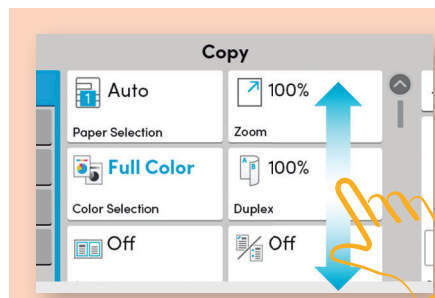

What are you waiting for?

Reach out to a sales consultant today!

An Effortless User Experience

Over-complicated printer controls drain valuable time and can impact your overall productivity. The Kyocera Evolution Series puts an end to that, with a user interface that has been totally redesigned to **minimize confusion** and **maximize your capabilities**, for printing that is easy and intuitive.

Meet the New User Interface

With standard colors and easy to understand icons, carrying out tasks at the printer has never been simpler.

Simple

Standardized icons and graphics make navigation intuitive and easy.