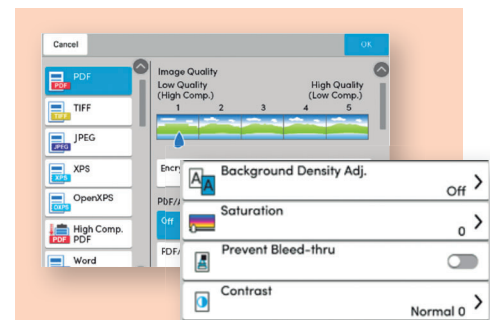

Efficient

Work quicker with fewer steps, along with quick-switch settings.